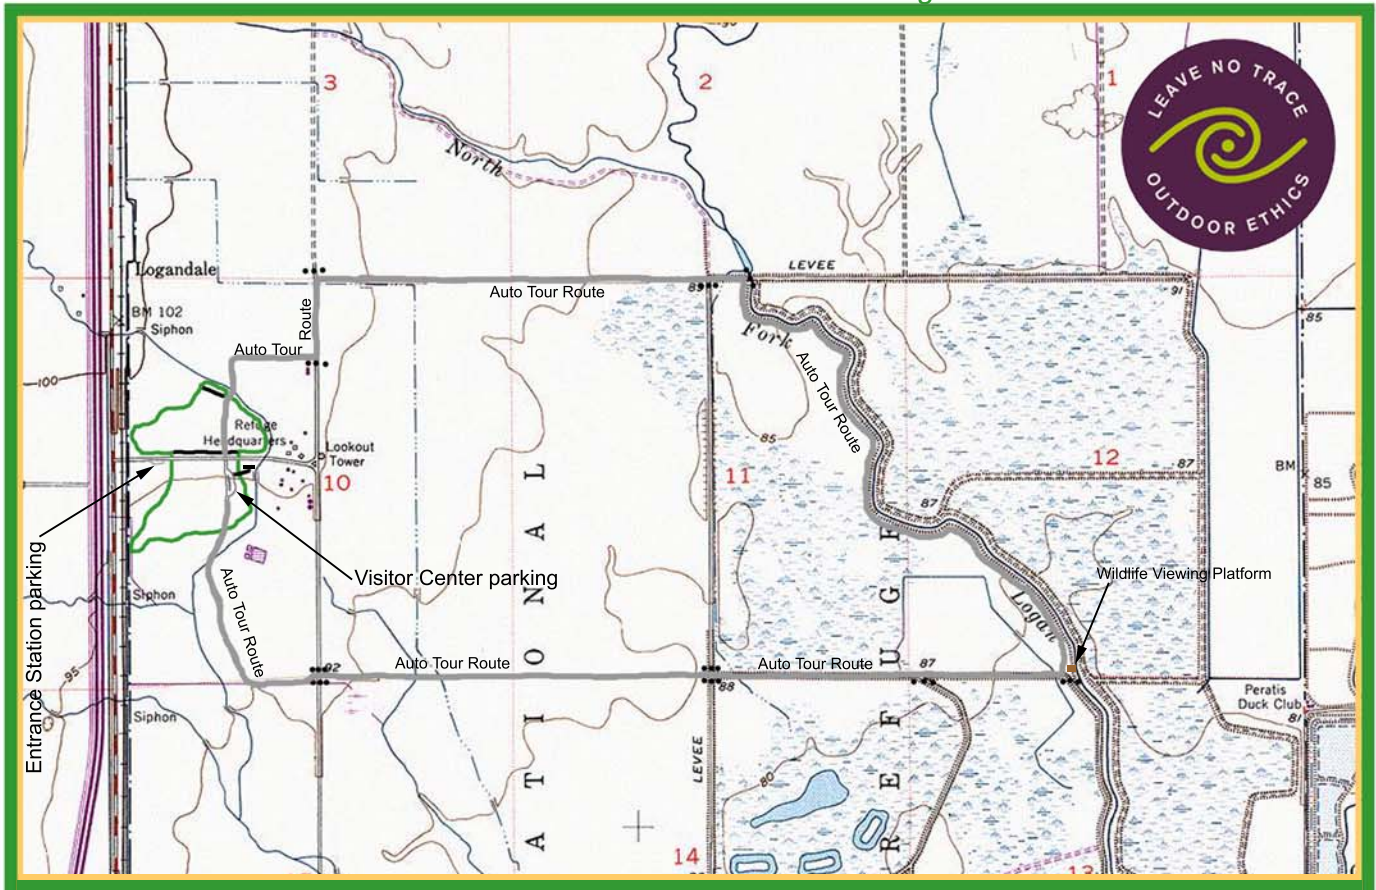

Sacramento National Wildlife Refuge

1.6 miles flat

© 2004 Chico Hiking Association exclusive of underlying U. S. Government maps

Sacramento River (Llano Seco Unit) National Wildlife Refuge

0.9 miles flat