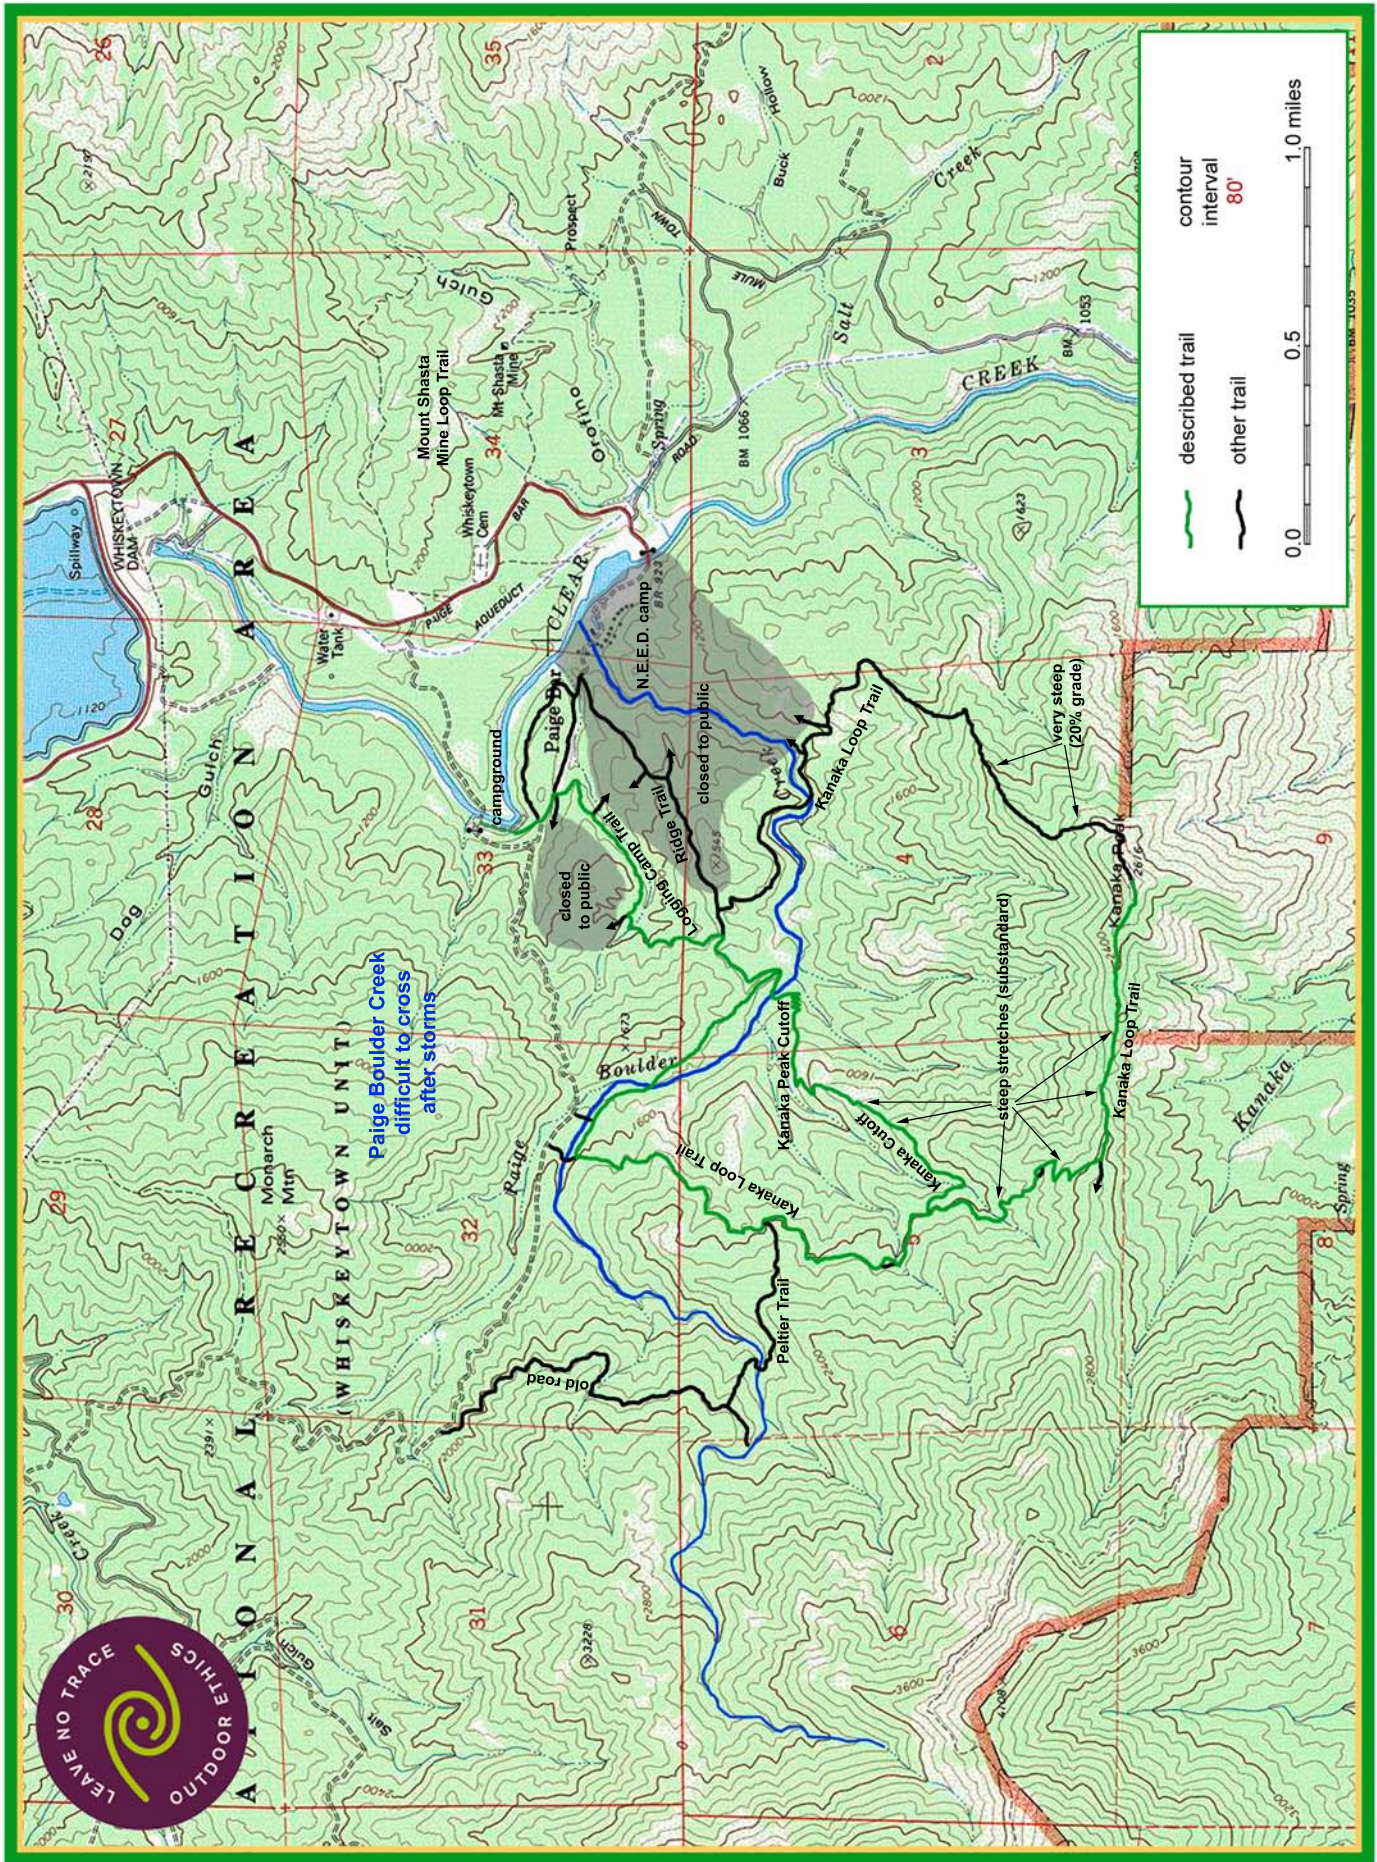

9.0 miles 2,100' gain

Kanaka Peak semi-loop ▪ Map 3 of 3