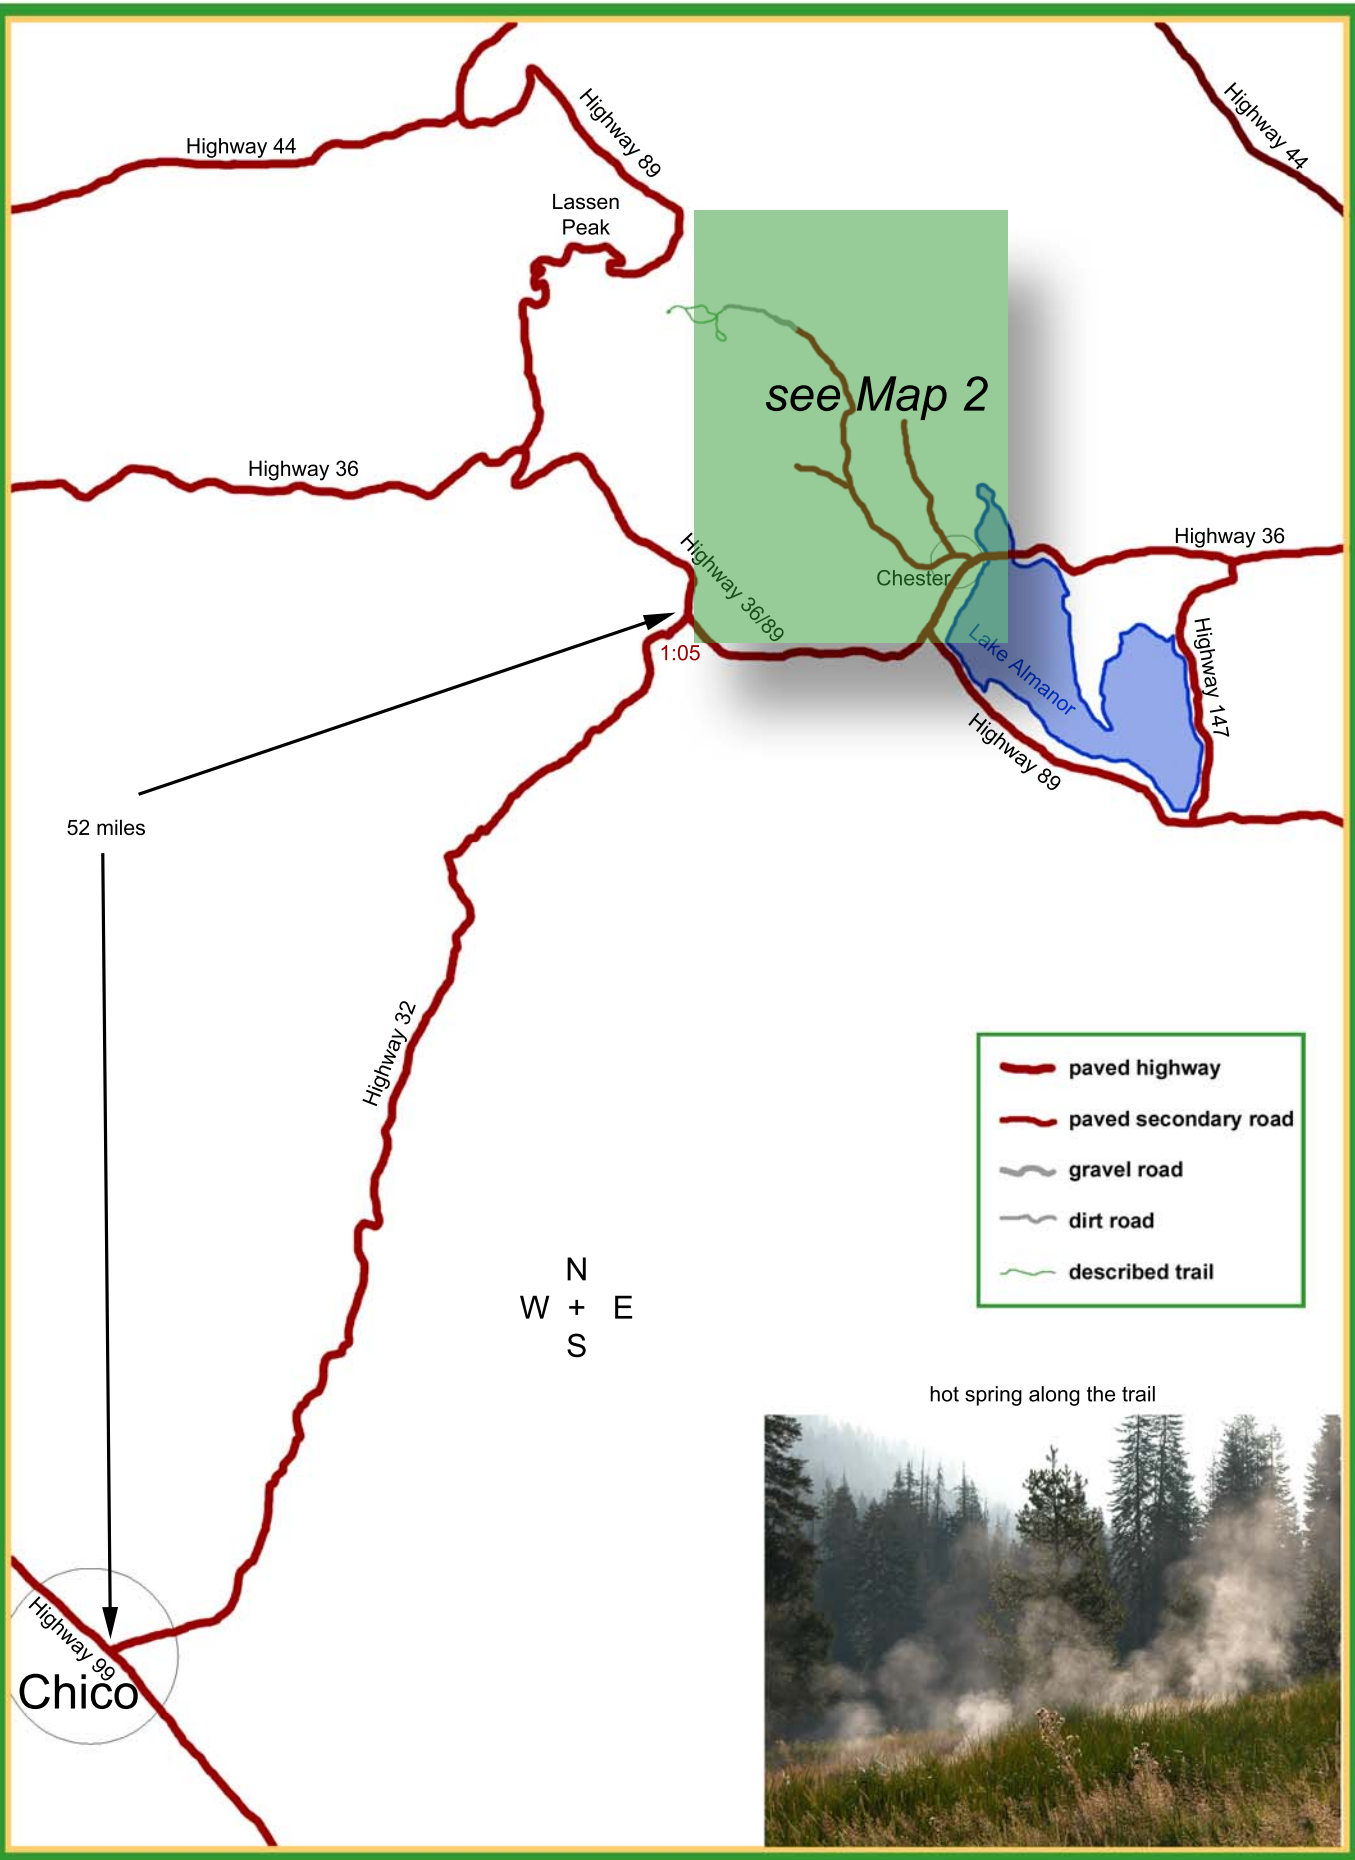

Drive: 1:55 Hike: MODERATE Season: Aug-Oct (mosquitos in July, snow Nov-May and sometimes June)

© 2004 Chico Hiking Association
Susanville
Quincy

Devils Kitchen semi-loops ▪ Map 1 of 3

Susanville

Chico Oroville

Devils Kitchen semi-loops ▪ Map 2 of 3