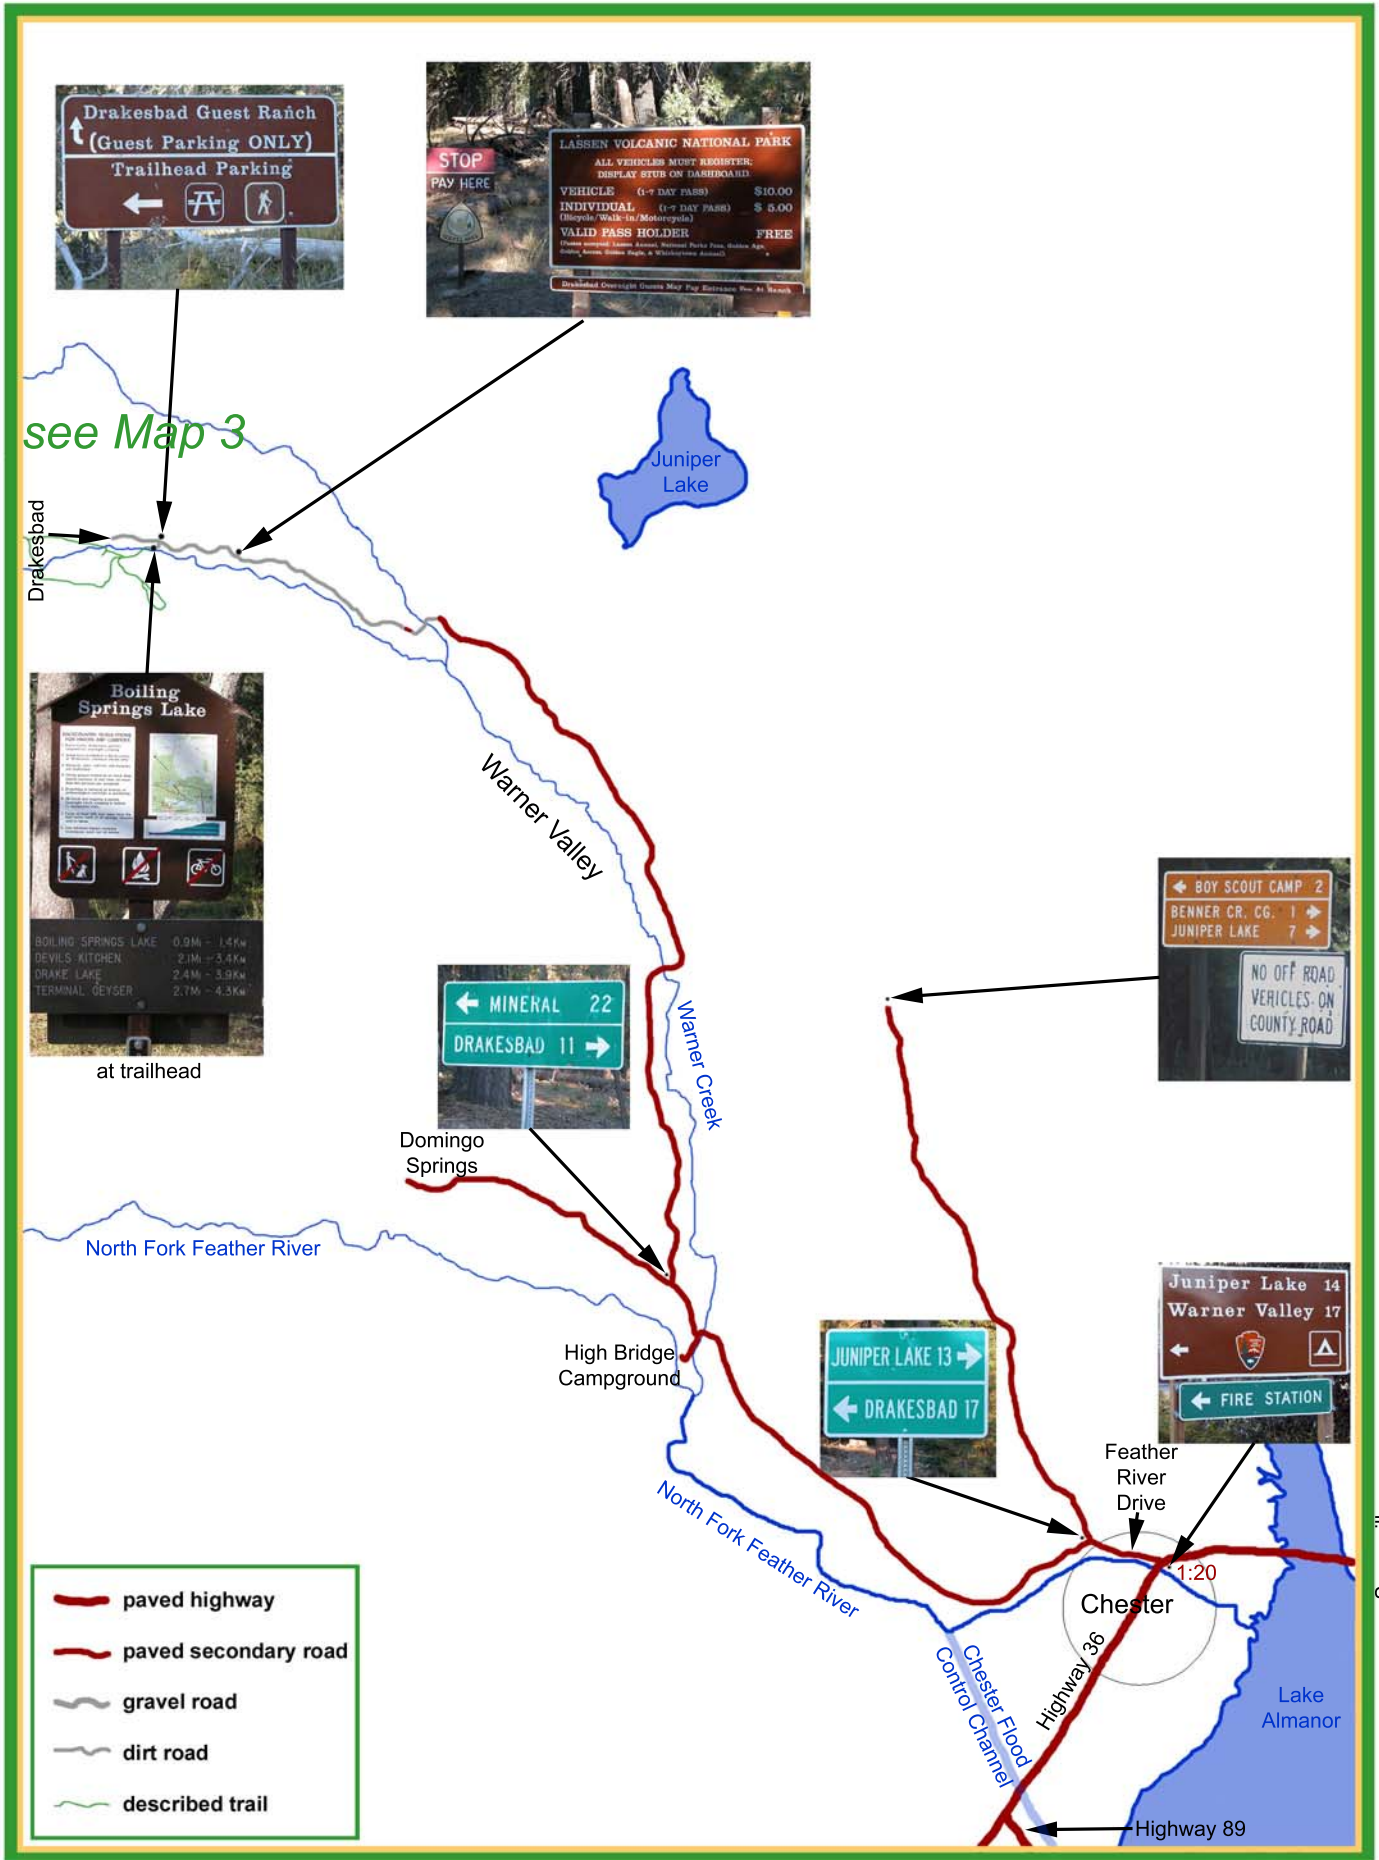

Drive: 1:55 Hike: MODERATE Season: Aug-Oct (mosquitos in July, snow Nov-May and sometimes June)

© 2004 Chico Hiking Association
Susanville
Quincy

Devils Kitchen semi-loops ▪ Map 1 of 3

Susanville

Chico Oroville

Devils Kitchen semi-loops ▪ Map 2 of 3